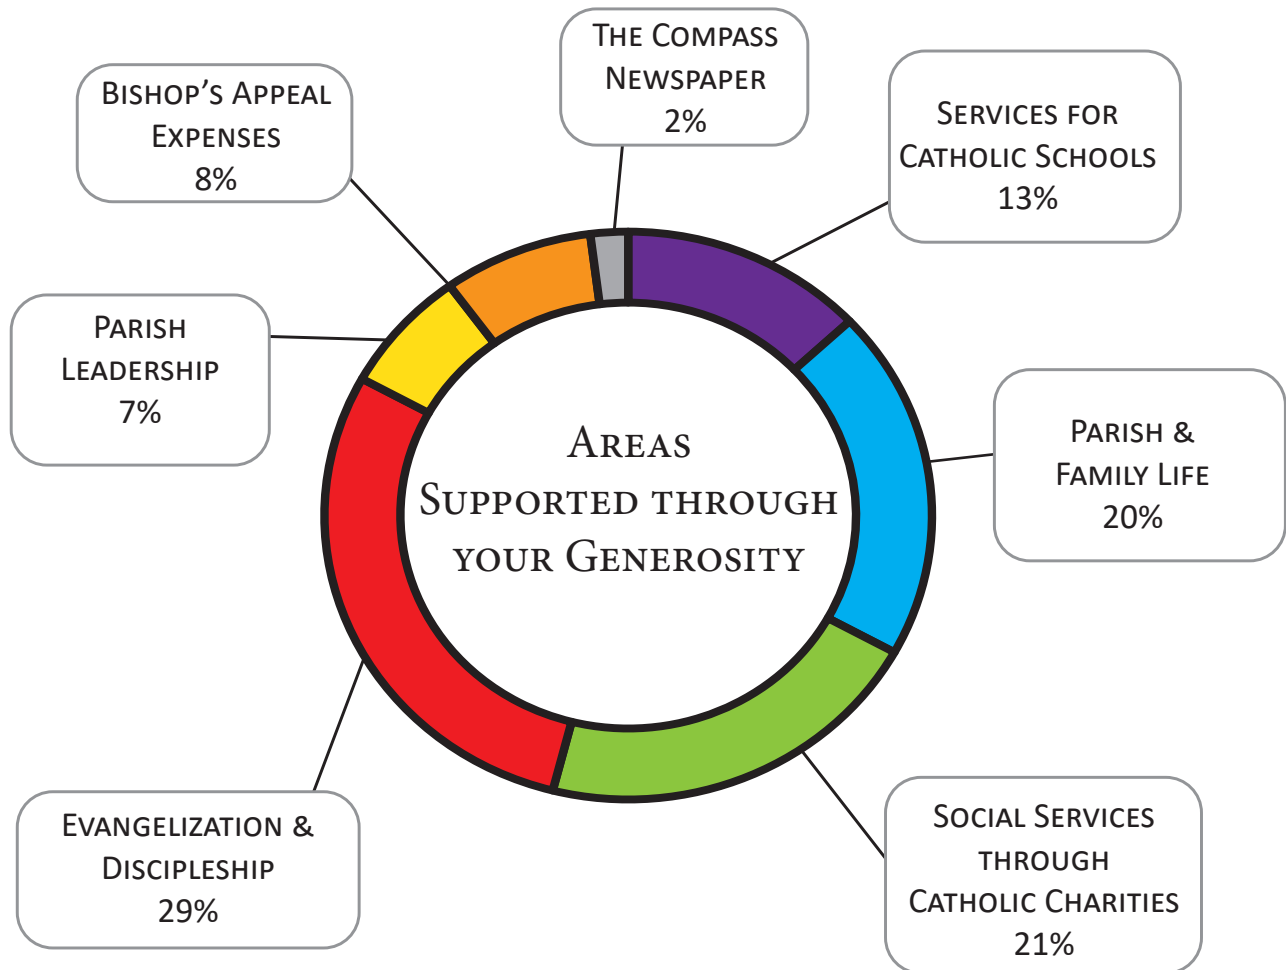

2023 BISHOP'S APPEAL ACCOUNTABILITY REPORT

Total Amount Raised: $6,342,780

It is with grateful hearts today that we report the Bishop's Appeal has raised $6,342,780 from more than 24,600 families and individuals. Each year, through your support of the Bishop's Appeal, you impact the faith lives of thousands of families, individuals and communities throughout northeastern Wisconsin. Year after year, people have looked to the Church for inspiration and spiritual direction through life.

We are truly thankful for your generosity to the Church. Your gift to the Bishop's Appeal makes a significant difference! To learn more about the Bishop's Appeal, visit www.catholicfoundationgb.org. Thank you.

2023 Bishop's Appeal Distributions to Diocesan Ministries