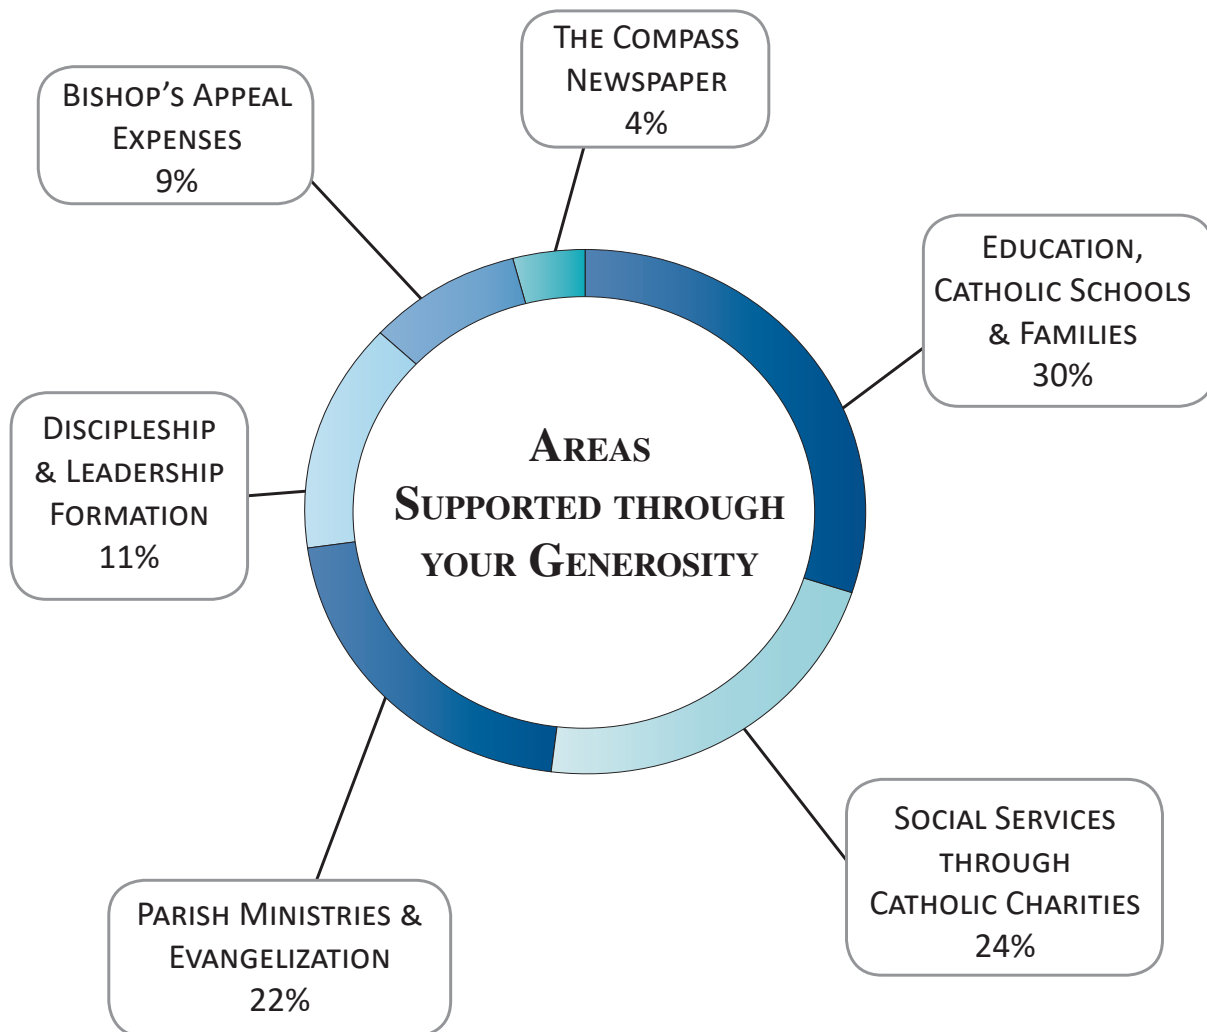

2019 BISHOP'S APPEAL ACCOUNTABILITY REPORT

Total Amount Raised: $5,907,389

It is with grateful hearts that we report today the Bishop's Appeal has raised $5,907,389 from more than 27,990 families and individuals. Each year, through your support of the Bishop's Appeal, you impact the faith lives of thousands of families, individuals and communities throughout northeastern Wisconsin. Year after year, people have looked to the Church for inspiration and spiritual direction through life.

We are truly thankful for your generosity to the Church. Your gift to the Bishop's Appeal makes a significant difference! To learn more about the Bishop's Appeal, visit www.catholicfoundationgb.org. Thank you.

2019 Bishop's Appeal Distributions to Diocesan Ministries