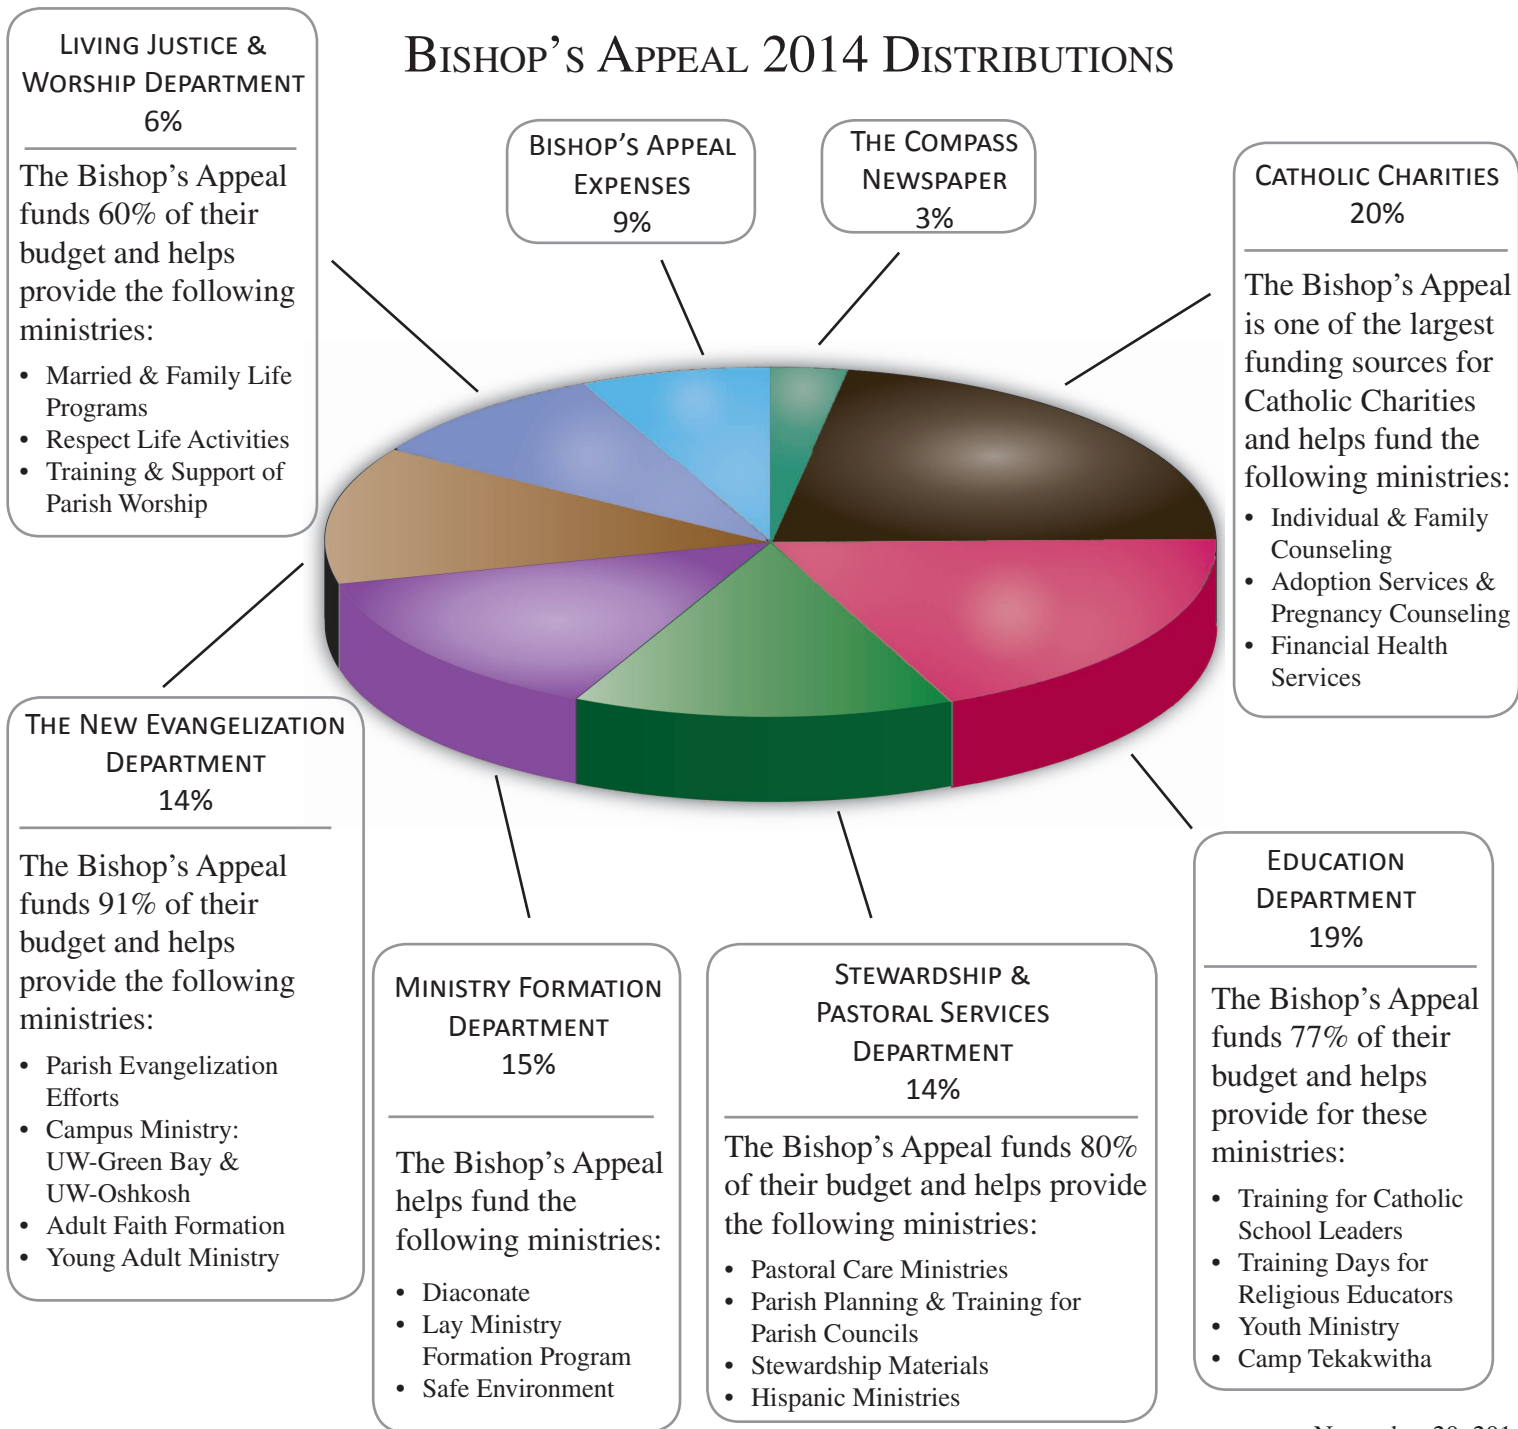

2014 BISHOP'S APPEAL ACCOUNTABILITY REPORT

Total Amount Raised: $5,516,323

It is with grateful hearts that we report today the Bishop's Appeal has raised $5,516,323 from more than 31,600 families and individuals. Each year, through your support of the Bishop's Appeal, you impact the faith lives of thousands of families, individuals and communities throughout northeastern Wisconsin. Over the last several years as the economy has become more challenging, even more people have looked to the Church for help.

We are truly thankful for your generosity to the Church. Your gift to the Bishop's Appeal makes a significant difference! To learn more about the Bishop's Appeal, visit www.catholicfoundationgb.org. Thank you.

BISHOP'S APPEAL 2014 DISTRIBUTIONS